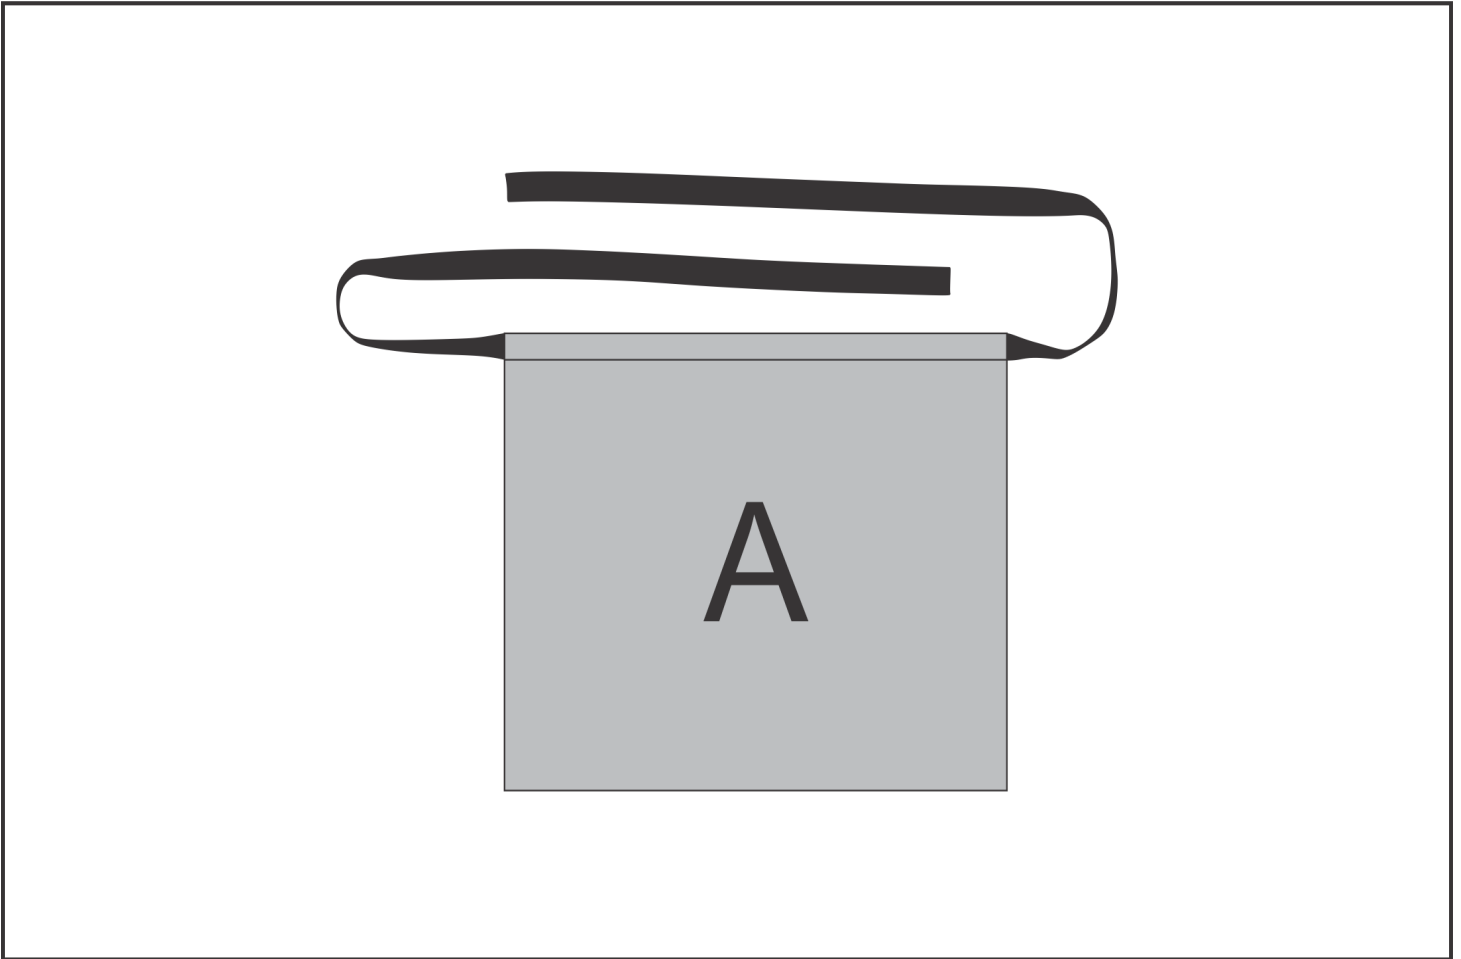

# SG-HP-4-G

PPS Hoppla Classic Half Apron

## Need to know:

Includes 1-Position Sublimation (setup fees apply)

- Please Note: We cannot guarantee 100% logo Alignment on all Brandable Panels.

## Branding Options:

Position	Branding Method (Branding Code)	No. of Colours	Dimension
A	Custom Sublimation A (CPSUB-A)	Full Colour	505mm wide x 479mm high